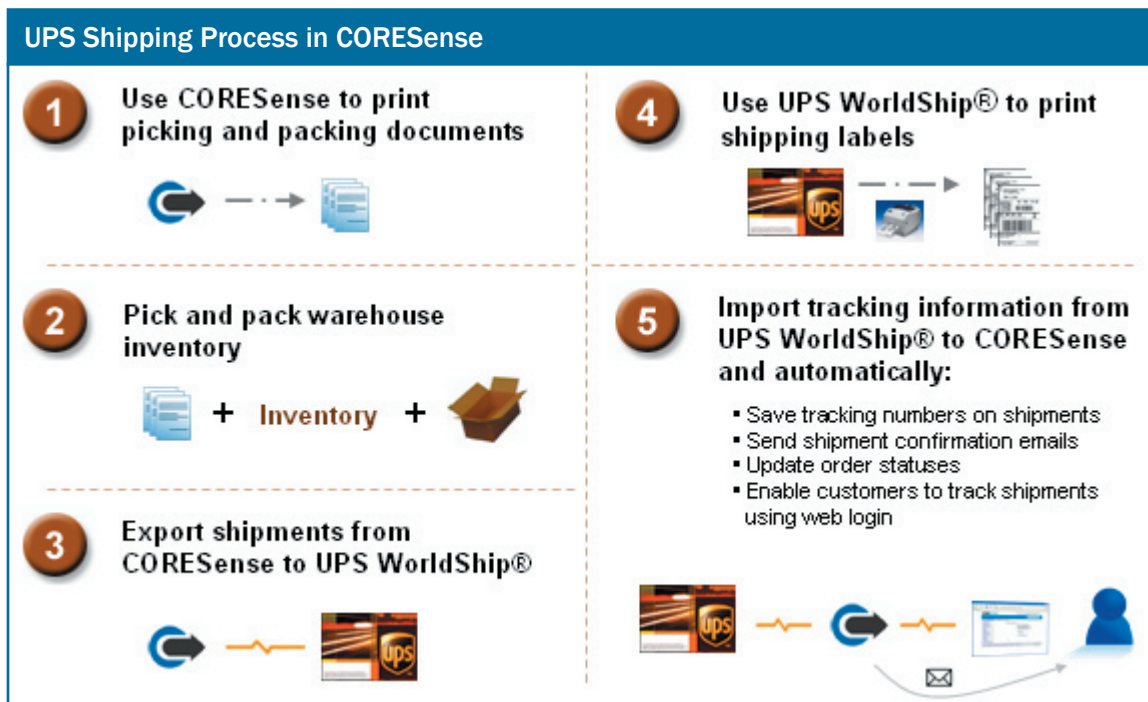

# UPS® Certified Solution

UPS Ready

CORESense is working with UPS to apply the most innovative technologies to move that business faster. CORESense is integrated to both UPS WorldShip® and UPS Online Tools® for shipping cost calculation and order tracking.

When you choose to ship with UPS through CORESense, your operations gain a more streamlined process for picking, packing and shipping your orders faster. Your customers benefit from the most up-to-date shipping information before they checkout, as well as provide online tracking and automated status emails of their packages.